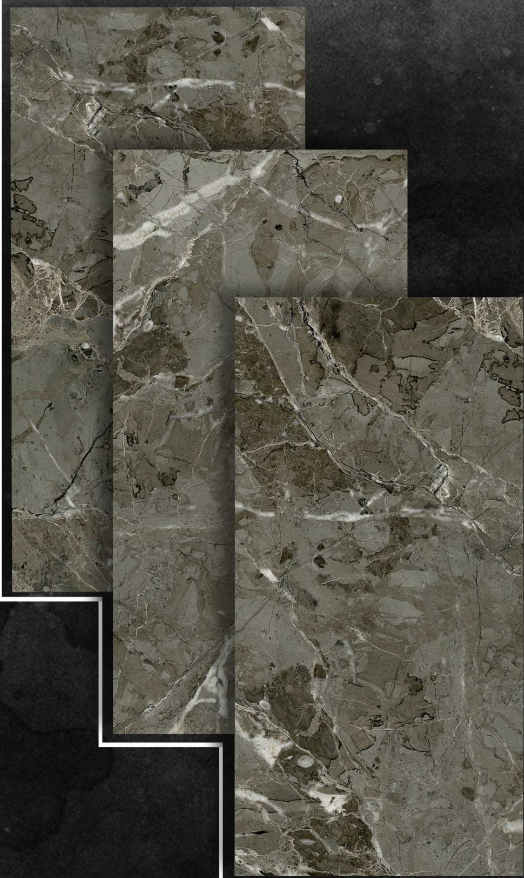

KAZBEK کازبک

NANO POLISHED
4 FACES

AMAZON BEIGE
60*120

KAZBEK / کازبک

NANO POLISHED
8 FACES

BUBLE STONE

60*120

KAZBEK کازبک

NANO POLISHED
3 FACES

ESTERIO GREEN
60*120

KAZBEK | کازبک

NANO POLISHED
6 FACES

GOLDEN ONYX
60*120

KAZBEK کازبک

NANO POLISHED
8 FACES

GREEN FOREST
60*120