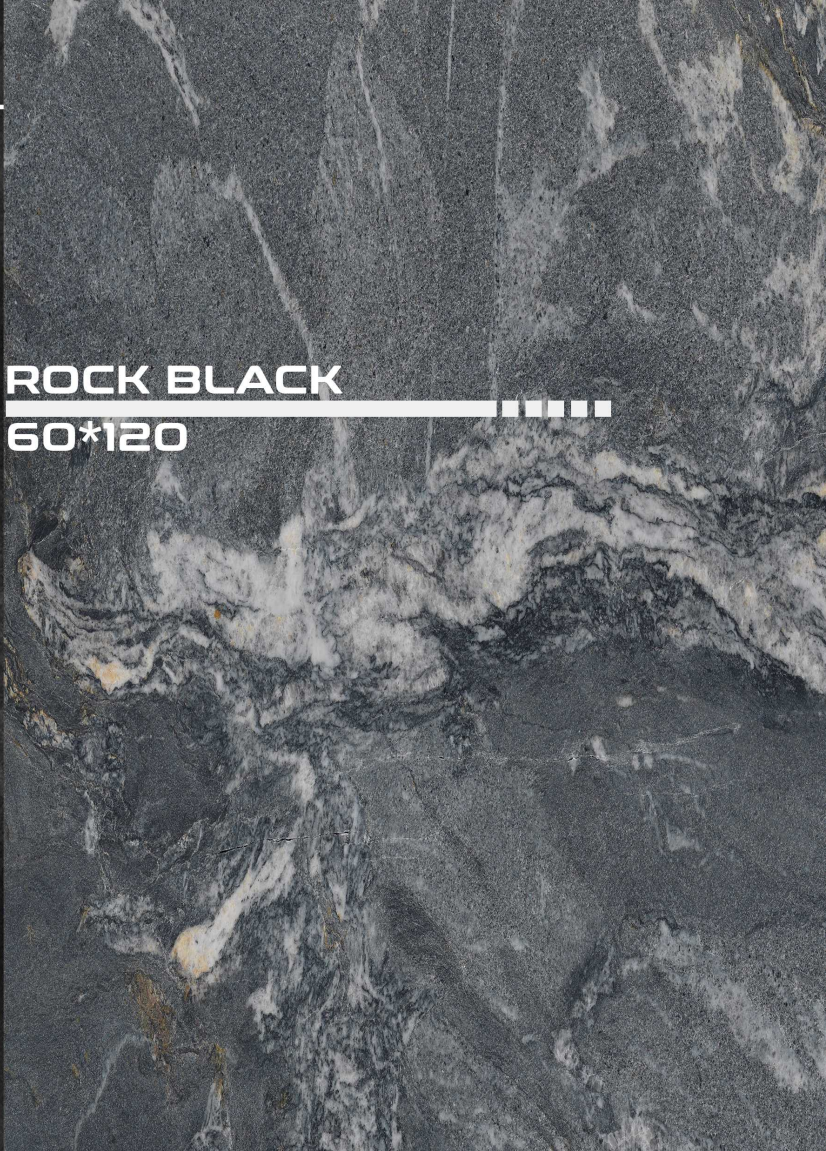

ROCK BLACK
60*120